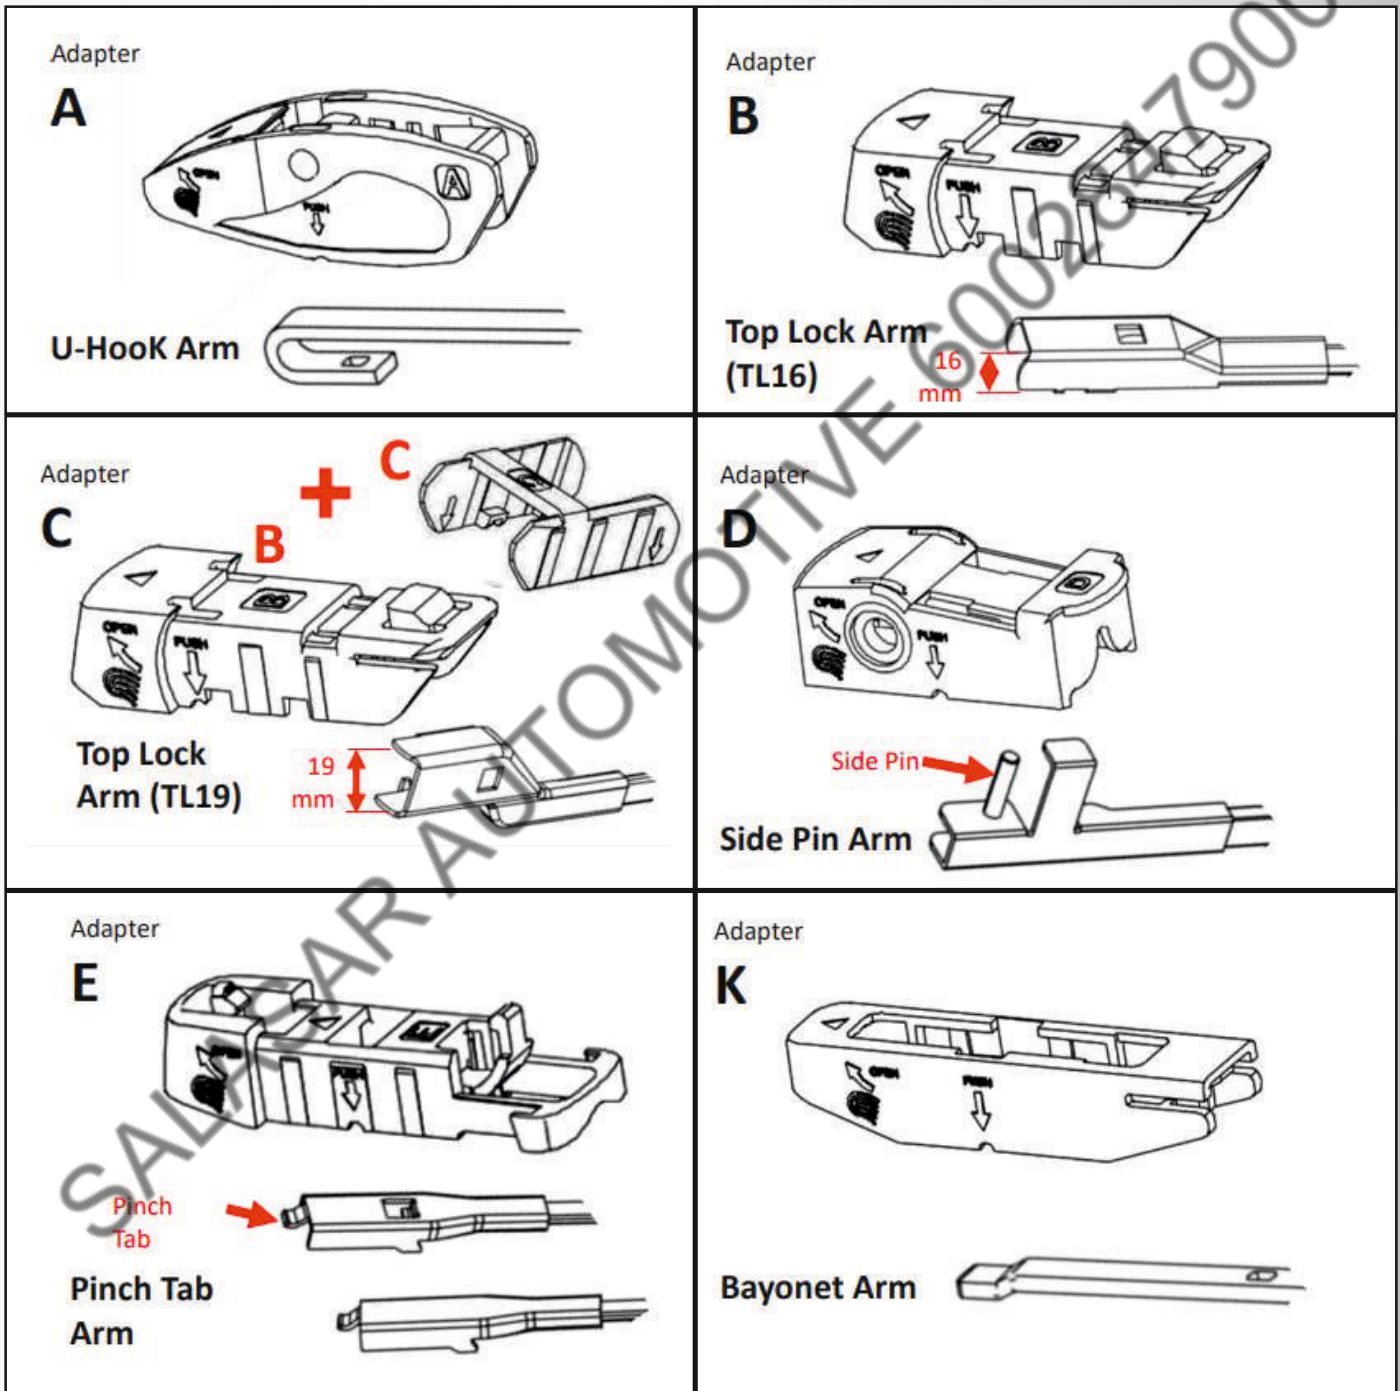

Flat Wiper blade with extra adapters