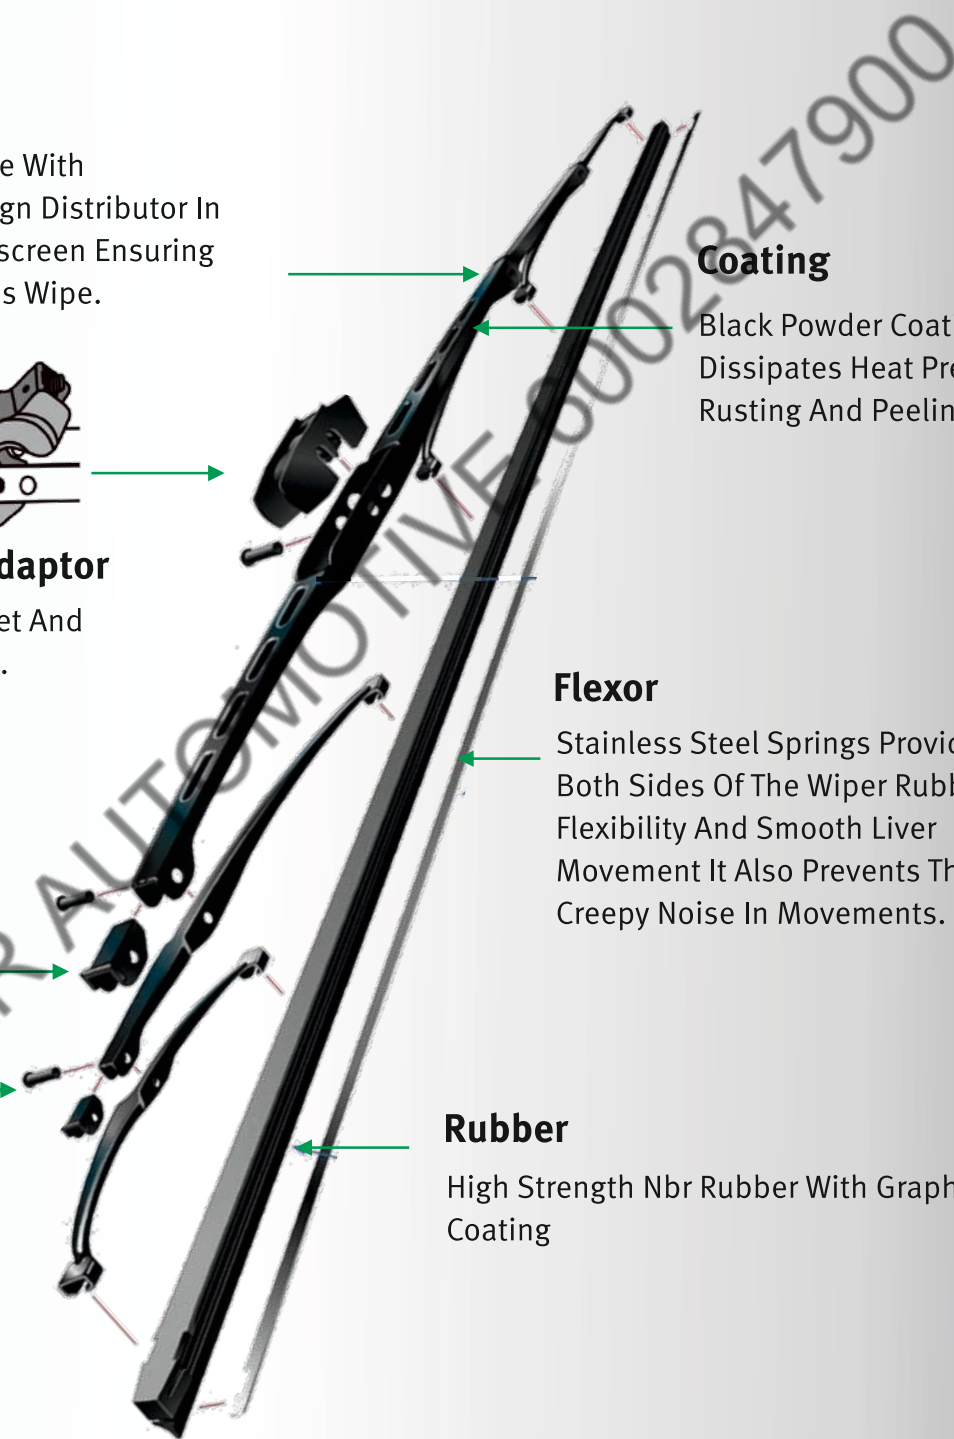

Metal frame

Robust Steel Frame With Aerodynamic Design Distributor In Pressure On Windscreen Ensuring Clean And Spotless Wipe.

Universal adaptor

U Hook Bayonet And Male Pin Arms.

Bushes

Plastic Bushes Prevents Metal To Metal Friction And Noise It Gives Smooth And Free Movement Of Livers.

Rivets stainless

Steel Rivets Connects Primary And Sub Livers And Allow Free Motion.

Coating

Black Powder Coating Dissipates Heat Prevent Rusting And Peeling Off.

Flexor

Stainless Steel Springs Provided Both Sides Of The Wiper Rubber For Flexibility And Smooth Liver Movement It Also Prevents The Creepy Noise In Movements.

Rubber

High Strength Nbr Rubber With Graphite Coating