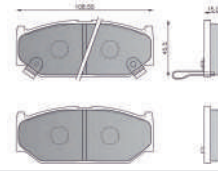

Part No.: 358.227-251

CERAMIC BRAKE PAD SET

QUIET PRO Brake Pad Set MARUTI ERTIGA - FRONT

Part No.: 358.227-231

CERAMIC BRAKE PAD SET

QUIET PRO Brake Pad Set MARUTI SWIFT/ DZIRE/ RITZ/ CIAZ - FRONT

Part No.: 358.227-221