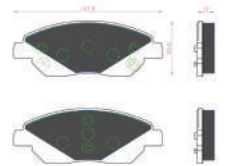

Part No.: 358.227-281

CERAMIC BRAKE PAD SET

MAHINDRA

**QUIET PRO Brake Pad Set M&M S11/S7
FRONT**

Part No.: 358.227-361

CERAMIC BRAKE PAD SET

**QUIET PRO Brake Pad Set MAHINDRA QUAN-
TO/S2 - FRONT**

Part No.: 358.227-301