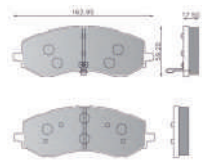

**QUIET PRO Brake Pad Set HYUNDAI VERNA
FLUIDIC/i20 ACTIVE/ELITE- FRONT**

Part No.: 358.227-281

CERAMIC BRAKE PAD SET

MAHINDRA

**QUIET PRO Brake Pad Set M&M S11/S7
FRONT**

Part No.: 358.227-361

CERAMIC BRAKE PAD SET