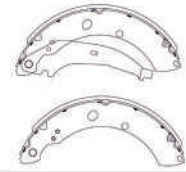

BRAKE SHOE SET

TOYOTA INNOVA CRYSTA

Part No.: 358.172-851

BRAKE SHOE SET

TOYOTA QUALIS

Part No.: 358.172-291

BRAKE SHOE SET

VW POLO/VENTO