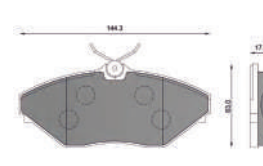

**QUIET PRO Brake Pad Set MAHINDRA SCOR-
PIO M HAWK/S10 - FRONT**

Part No.: 358.227-321

CERAMIC BRAKE PAD SET