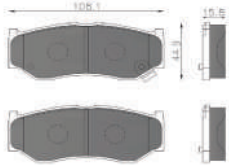

CERAMIC BRAKE PAD SET

**QUIET PRO Brake Pad Set MAHINDRA XYLO/
GENIO/ BOLERO VLX /Tuv 300- FRONT**

Part No.: 358.227-291

CERAMIC BRAKE PAD SET

CERAMIC BRAKE PARTS

MARUTI

QUIET PRO Brake Pad Set MARUTI Baleno N/M Swift N/M-FRONT