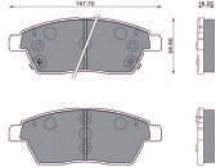

MAHINDRA XUV300 2019 ONWARDS FRONT

Part No.: 358.227-181

BRAKE PAD SET