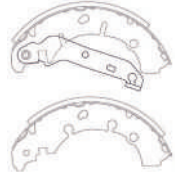

FORD FIESTA 0/M

Part No.: 358.172-471

BRAKE SHOE SET