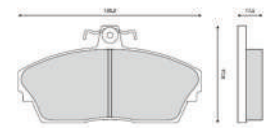

MAHINDRA BOLERO/ SUMO/ AR-
MADA (HEAVY DUTY) - FRONT

Part No.: 358.227-401

BRAKE PAD SET