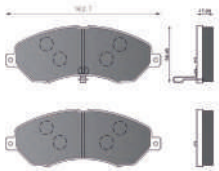

BRAKE PARTS

ASHOK LEYLAND

ASHOK LEYLAND BADA DOST-FRONT

Part No.: 358.227-111

BRAKE PAD SET