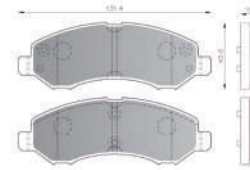

TATA TIAGO 2019 ONWARDS / TIGOR EV 2019 ONWARDS

Part No.: 358.227-151

BRAKE PAD SET