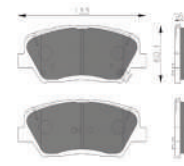

**QUIET PRO Brake Pad Set HONDA CITY V/
MOBILIO/ JAZZ - FRONT**

Part No.: 358.227-311

CERAMIC BRAKE PAD SET

HYUNDAI

**QUIET PRO Brake Pad Set HYUNDAI
CRETA-FRONT**

Part No.: 358.227-331

CERAMIC BRAKE PAD SET