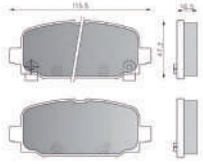

BRAKE PARTS

KIA

JEEP COMPASS - REAR

Part No.: 358.227-161

BRAKE PAD SET