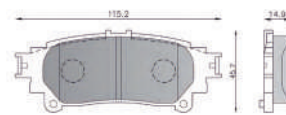

TOYOTA FORTUNER TYPE-2 REAR

Part No.: 358.227-131

BRAKE PAD SET