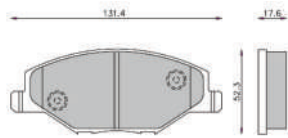

CERAMIC BRAKE PARTS

MARUTI

QUIET PRO Brake Pad Set MARUTI Baleno N/M Swift N/M-FRONT

Part No.: 358.227-251

CERAMIC BRAKE PAD SET

QUIET PRO Brake Pad Set MARUTI ERTIGA - FRONT

Part No.: 358.227-231

CERAMIC BRAKE PAD SET

QUIET PRO Brake Pad Set MARUTI SWIFT/ DZIRE/ RITZ/ CIAZ - FRONT

Part No.: 358.227-221

CERAMIC BRAKE PAD SET

QUIET PRO Brake Pad Set MARUTI SX4/ S-CROSS/Brezza - FRONT

Part No.: 358.227-261

CERAMIC BRAKE PAD SET

SKODA

QUIET PRO Brake Pad Set VW Skoda Rapid/Vento/Fabia/Polo N/M-FRONT

Part No.: 358.227-351

CERAMIC BRAKE PAD SET

TOYOTA

QUIET PRO Brake Pad Set TOYOTA INNOVA - FRONT

Part No.: 358.227-241

CERAMIC BRAKE PAD SET

QUIET PRO Brake Pad Set TOYOTA INNOVA CRYSTA-FRONT

Part No.: 358.227-341

CERAMIC BRAKE PAD SET