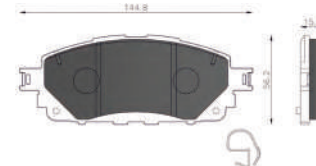

CERAMIC BRAKE PAD SET

TOYOTA

QUIET PRO Brake Pad Set TOYOTA INNOVA - FRONT

Part No.: 358.227-241

CERAMIC BRAKE PAD SET

QUIET PRO Brake Pad Set TOYOTA INNOVA CRYSTA-FRONT

Part No.: 358.227-341

CERAMIC BRAKE PAD SET