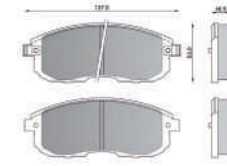

CERAMIC BRAKE PARTS

MARUTI

QUIET PRO Brake Pad Set MARUTI Baleno N/M Swift N/M-FRONT

Part No.: 358.227-251

CERAMIC BRAKE PAD SET

QUIET PRO Brake Pad Set MARUTI ERTIGA - FRONT

Part No.: 358.227-231

CERAMIC BRAKE PAD SET

QUIET PRO Brake Pad Set MARUTI SWIFT/ DZIRE/ RITZ/ CIAZ - FRONT

Part No.: 358.227-221

CERAMIC BRAKE PAD SET

QUIET PRO Brake Pad Set MARUTI SX4/ S-CROSS/Brezza - FRONT

Part No.: 358.227-261

CERAMIC BRAKE PAD SET

SKODA

QUIET PRO Brake Pad Set VW Skoda Rapid/Vento/Fabia/Polo N/M-FRONT

Part No.: 358.227-351

CERAMIC BRAKE PAD SET

TOYOTA

QUIET PRO Brake Pad Set TOYOTA INNOVA - FRONT

Part No.: 358.227-241

CERAMIC BRAKE PAD SET

QUIET PRO Brake Pad Set TOYOTA INNOVA CRYSTA-FRONT

Part No.: 358.227-341

CERAMIC BRAKE PAD SET