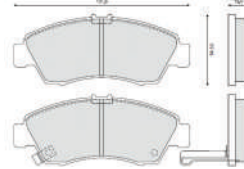

CERAMIC BRAKE PARTS

HONDA

**QUIET PRO Brake Pad Set HONDA CITY IV/
CITY ZX/ AMAZE/ BRIO - FRONT**

Part No.: 358.227-271

CERAMIC BRAKE PAD SET

**QUIET PRO Brake Pad Set HONDA CITY V/
MOBILIO/ JAZZ - FRONT**