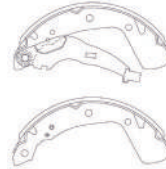

TATA INDICA VISTA

Part No.: 358.172-581

BRAKE SHOE SET