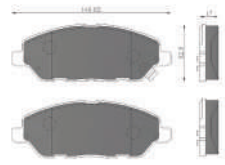

**QUIET PRO Brake Pad Set MAHINDRA XYLO/
GENIO/ BOLERO VLX /Tuv 300- FRONT**

Part No.: 358.227-291

CERAMIC BRAKE PAD SET