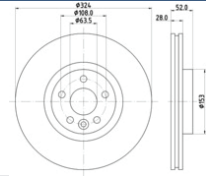

VOLVO XC 60

Part No.: 355.126-661

BRAKE DISCS FRONT