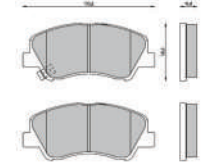

Part No.: 358.227-311

CERAMIC BRAKE PAD SET

HYUNDAI

**QUIET PRO Brake Pad Set HYUNDAI
CRETA-FRONT**

Part No.: 358.227-331

CERAMIC BRAKE PAD SET

**QUIET PRO Brake Pad Set HYUNDAI VERNA
FLUIDIC/i20 ACTIVE/ELITE- FRONT**