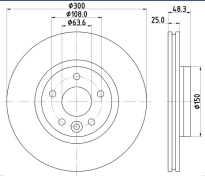

HELLA PAGID BRAKE SYSTEMS

VOLVO V40

Part No.: 355.119-511

BRAKE DISCS FRONT