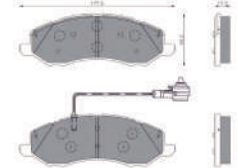

Part No.: 358.227-181

BRAKE PAD SET

MAHINDRA XUV 500 - FRONT

Part No.: 358.171-461

BRAKE PAD SET

MAHINDRA XUV 500 - REAR

Part No.: 358.171-591

BRAKE PAD SET