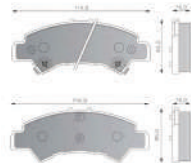

Part No.: 358.171-021

BRAKE PAD SET

MAHINDRA BOLERO/ SUMO/ AR-
MADA (HEAVY DUTY) - FRONT

Part No.: 358.227-401

BRAKE PAD SET

MAHINDRA JEETO N/M - FRONT

Part No.: 358.227-101

BRAKE PAD SET