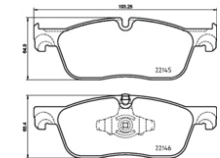

DISCOVERY SPORTS

Part No.: 355.025-701

BRAKE PADS FRONT

MERCEDES