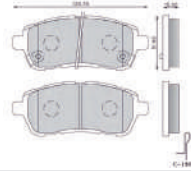

QUIET PRO Brake Pad Set MARUTI ERTIGA - FRONT

Part No.: 358.227-231

CERAMIC BRAKE PAD SET