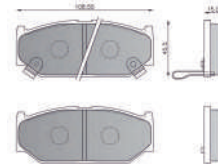

CERAMIC BRAKE PAD SET

QUIET PRO Brake Pad Set MARUTI ERTIGA - FRONT

Part No.: 358.227-231

CERAMIC BRAKE PAD SET

QUIET PRO Brake Pad Set MARUTI SWIFT/ DZIRE/ RITZ/ CIAZ - FRONT

Part No.: 358.227-221

CERAMIC BRAKE PAD SET