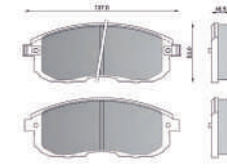

CERAMIC BRAKE PAD SET

QUIET PRO Brake Pad Set MARUTI ERTIGA - FRONT

Part No.: 358.227-231

CERAMIC BRAKE PAD SET

QUIET PRO Brake Pad Set MARUTI SWIFT/ DZIRE/ RITZ/ CIAZ - FRONT

Part No.: 358.227-221

CERAMIC BRAKE PAD SET