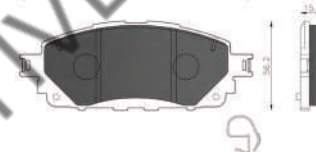

TOYOTA

QUIET PRO Brake Pad Set TOYOTA INNOVA - FRONT

Part No.: 358.227-241

CERAMIC BRAKE PAD SET

QUIET PRO Brake Pad Set TOYOTA INNOVA CRYSTA-FRONT

Part No.: 358.227-341

CERAMIC BRAKE PAD SET

SALASAR AUTOMOTIVE 6002847900