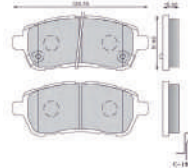

QUIET PRO Brake Pad Set MARUTI ERTIGA - FRONT

Part No.: 358.227-231

CERAMIC BRAKE PAD SET