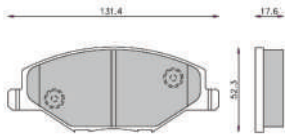

SKODA

QUIET PRO Brake Pad Set VW Skoda Rapid/Vento/Fabia/Polo N/M-FRONT

Part No.: 358.227-351

CERAMIC BRAKE PAD SET