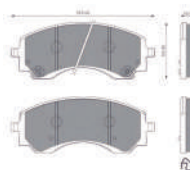

TATA SAFARI 2021 ONWARDS FRONT

Part No.: 358.227-201

BRAKE PAD SET