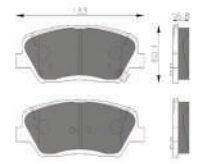

QUIET PRO Brake Pad Set HONDA CITY V/
MOBILIO/ JAZZ - FRONT

Part No.: 358.227-311

CERAMIC BRAKE PAD SET

HYUNDAI

QUIET PRO Brake Pad Set HYUNDAI
CRETA-FRONT

Part No.: 358.227-331

CERAMIC BRAKE PAD SET