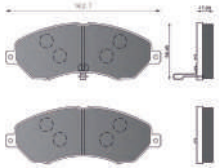

BRAKE PARTS

ASHOK LEYLAND

ASHOK LEYLAND BADA DOST-FRONT

Part No.: 358.227-111

BRAKE PAD SET