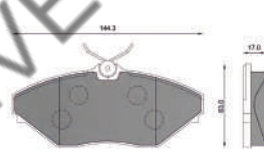

QUIET PRO Brake Pad Set MAHINDRA SCOR-
PIO M HAWK/S10 - FRONT

Part No.: 358.227-321

CERAMIC BRAKE PAD SET