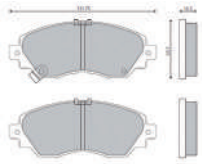

BRAKE PARTS

CERAMIC BRAKE PARTS

HONDA

QUIET PRO Brake Pad Set HONDA CITY IV/
CITY ZX/ AMAZE/ BRIO - FRONT

Part No.: 358.227-271

CERAMIC BRAKE PAD SET

QUIET PRO Brake Pad Set HONDA CITY V/
MOBILIO/ JAZZ - FRONT