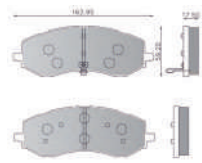

QUIET PRO Brake Pad Set HYUNDAI VERNA
FLUIDIC/i20 ACTIVE/ELITE- FRONT

Part No.: 358.227-281

CERAMIC BRAKE PAD SET

MAHINDRA

QUIET PRO Brake Pad Set M&M S11/S7
FRONT

Part No.: 358.227-361

CERAMIC BRAKE PAD SET