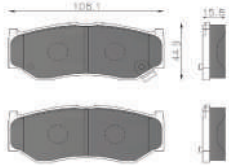

CERAMIC BRAKE PARTS

MARUTI

QUIET PRO Brake Pad Set MARUTI Baleno N/M Swift N/M-FRONT

Part No.: 358.227-251

CERAMIC BRAKE PAD SET