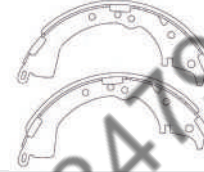

BRAKE SHOE SET

TOYOTA INNOVA CRYSTA

Part No.: 358.172-851

BRAKE SHOE SET

TOYOTA QUALIS

Part No.: 358.172-291

BRAKE SHOE SET

VW POLO/VENTO