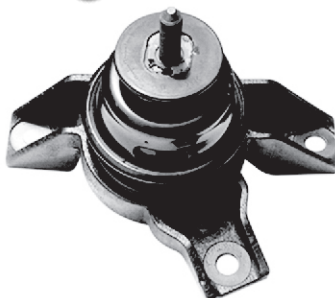

Your OE Original Genuine Parts Your OE Original Genuine Parts Your OE Original Genuine Parts Your OE Original Genuine Parts

**HYUNDAI**

Hyundai Getz (P)  
 EVA 55151  
 Hydraulic  
 Mounting-RH  
 MRP. Rs. : 4000.00

**97**

Hyundai Getz (D)  
 EVA 55155  
 Transmission  
 Mounting  
 MRP. Rs. : 5850.00

**101**

Hyundai Getz (P)  
 EVA 55152  
 Torque Rod-R  
 MRP. Rs. : 2200.00

**98**

Hyundai Getz (D)  
 EVA 55156  
 Torque Rod-R  
 MRP. Rs. : 3100.00

**102**

Hyundai Getz (D)  
 EVA 55153  
 Transmission  
 Mounting  
 MRP. Rs. : 4100.00

**99**

**103**

Hyundai Getz (D)  
 EVA 55154  
 Engine  
 Mounting-RH  
 MRP. Rs. : 4800.00

**100**

**104**

Your OE Original Genuine Parts Your OE Original Genuine Parts Your OE Original Genuine Parts Your OE Original Genuine Parts