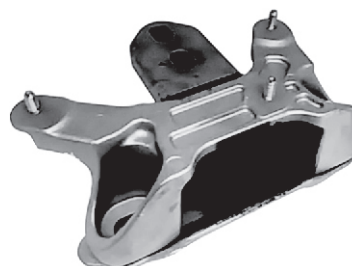

MRP. Rs. : 3600.00

**63**

Ford Fiesta  
Figo  
EVA 54054  
Hydraulic  
Mounting-F/RH

MRP. Rs. : 2540.00

**60**

Ford Fig ASPR  
EVA 54058  
Engine  
Mounting-R

MRP. Rs. : 2500.00

**64**

Your OE Original Genuine Parts Your OE Original Genuine Parts Your OE Original Genuine Parts Your OE Original Genuine Parts

**FORD**

Ford Fig Aspr  
2nd Gen. (D)  
EVA 54059  
Hydraulic  
Mounting-RH

MRP. Rs. : 3500.00