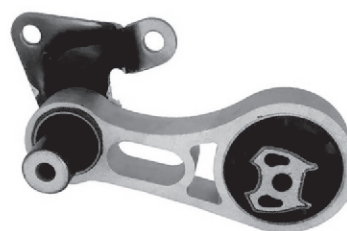

MRP. Rs. : 1900.00

**70**

Ford Eco Sport  
EVA 58651  
Hydraulic  
Mounting-F/RH  
Without Bracket

MRP. Rs. : 2745.00

**67**

Ford Ecosport  
EVA 58655  
Torque Rod-R

MRP. Rs. : 2250.00

**71**