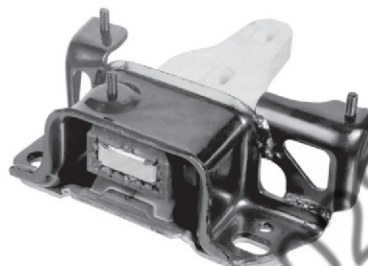

Ford Fiesta 10-17
EVA 54055
Engine
Mounting-F

MRP. Rs. : 2800.00

61