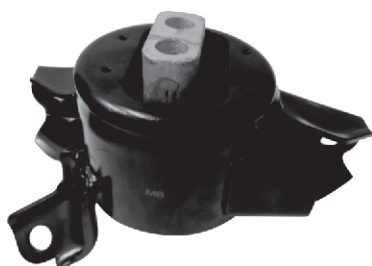

MRP. Rs. : 3800.00

74

Hyundai Verna FL  
Elentra FL  
EVA 57951  
Hydraulic  
Mounting-F/RH

MRP. Rs. : 3000.00

78

Hyundai Verna  
EVA 55053  
Hydraulic  
Mounting-R/RH

MRP. Rs. : 1910.00

75

Hyundai Verna FL (D)  
I-20 (D)/I-20 Elite (D)  
Creta (D)  
EVA 57952  
Gear Box  
Mounting

MRP. Rs. : 1830

79

Hyundai Verna  
EVA 55054  
Engine  
Mounting-R/LH

MRP. Rs. : 1910.00

76

Hyundai Verna FI.- AT  
EVA 57953  
Transmission  
Mounting-LH

MRP. Rs. : 3100.00

80

Your OE Original Genuine Parts Your OE Original Genuine Parts Your OE Original Genuine Parts Your OE Original Genuine Parts

**HYUNDAI**

Hyundai Verna FI.- MT  
EVA 57954  
Transmission  
Mounting-LH