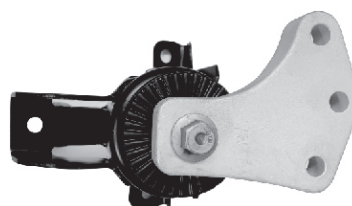

MRP. Rs. : 1050.00

**31**

Maruti  
(Wagon R Old)  
EVA 50754  
Engine  
Mounting-R/RH

MRP. Rs. : 600.00

**28**

Maruti Alto - K10  
EVA 50854  
Hydraulic  
Mounting

MRP. Rs. : 2450.00

**32**

Your OE Original Genuine Parts Your OE Original Genuine Parts Your OE Original Genuine Parts Your OE Original Genuine Parts

**MARUTI**

Maruti Wagon-R  
K Series  
EVA 58851  
Engine  
Mounting-R

MRP. Rs. : 853.00