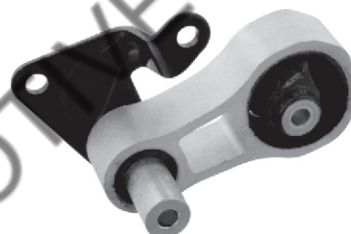

MRP. Rs. : 3190.00

**51**

**55**

**52**

**56**

Your OE Original Genuine Parts Your OE Original Genuine Parts Your OE Original Genuine Parts Your OE Original Genuine Parts

**FORD**

Ford Fiesta  
Figo (5-10)  
EVA 54051  
Engine  
Mounting-R

MRP. Rs. : 2000.00

**57**

Ford Fiesta 10-17  
EVA 54055  
Engine  
Mounting-F

MRP. Rs. : 2800.00

**61**

Ford Fiesta  
Figo (5-10)  
EVA 54052  
Gear Box  
Mounting

MRP. Rs. : 1400.00

**58**