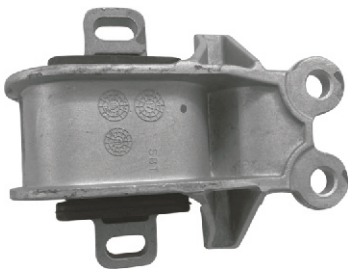

Mahindra XUV-500
EVA 57653
Engine
Mounting-LH
MRP. Rs. : 2000.00

194

198