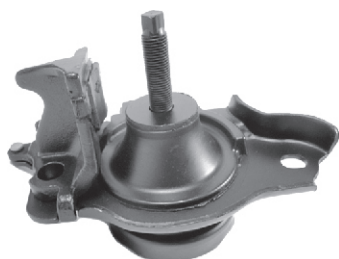

S.No.	Description	Page No.
1.	SUSPENSION BUSH KIT	21
2.	STRUT MOUNT	24
3.	STABILIZER SHAFT RUBBER	27
4.	BALL JOINT	29
5.	STABILIZER LINKAGE	31
6.	TRACK CONTROL ARM	34
7.	TIE ROD END	37
8.	RACK END	39
9.		

# Genuine

Anti Vibration Automotive Products

ENGINE MOUNTING  
HYDRAULIC MOUNTING  
SALASAR AUTOMOTIVE 6002847900  
TRANSMISSION MOUNTING  
TORQUE ROD

**EVA Automotive Industries Pvt. Ltd.**

Your OE Original Genuine Parts Your OE Original Genuine Parts Your OE Original Genuine Parts Your OE Original Genuine Parts

Your OE Original Genuine Parts Your OE Original Genuine Parts Your OE Original Genuine Parts Your OE Original Genuine Parts

**HONDA**

Honda City T-III MT  
EVA 53351  
Hydraulic  
Mounting-F/RH

MRP. Rs. : 1945.00

**01**

Honda City T- IV/V  
Tec- MT/AT  
Brio/Amaze (P)  
EVA 56351  
Hydraulic  
Mounting-F/RH

MRP. Rs. : 3250.00

**05**

Honda City T-III  
EVA 53352  
Upper Engine  
Mounting

MRP. Rs. : 1300.00

**02**

Honda City T- IV/V  
Tec- MT  
EVA 56352  
Gear Box  
Mounting-F/LH