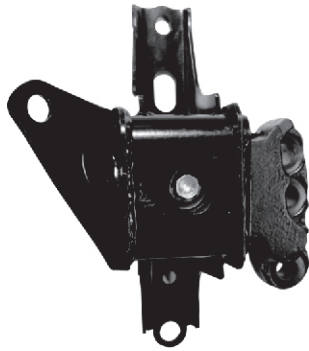

Your OE Original Genuine Parts Your OE Original Genuine Parts Your OE Original Genuine Parts Your OE Original Genuine Parts

**HYUNDAI**

Hyundai Getz (P)  
 EVA 55151  
 Hydraulic  
 Mounting-RH  
 MRP. Rs. : 4000.00

**97**

Hyundai Getz (D)  
 EVA 55155  
 Transmission  
 Mounting  
 MRP. Rs. : 5850.00

**101**

Hyundai Getz (P)  
 EVA 55152  
 Torque Rod-R  
 MRP. Rs. : 2200.00

**98**

Hyundai Getz (D)  
 EVA 55156  
 Torque Rod-R  
 MRP. Rs. : 3100.00

**102**

Hyundai Getz (D)  
 EVA 55153  
 Transmission  
 Mounting  
 MRP. Rs. : 4100.00

**99**

**103**

Hyundai Getz (D)  
 EVA 55154  
 Engine  
 Mounting-RH  
 MRP. Rs. : 4800.00

**100**

**104**

Your OE Original Genuine Parts Your OE Original Genuine Parts Your OE Original Genuine Parts Your OE Original Genuine Parts

**TOYOTA**

Toyota Etios  
 EVA 57451  
 Hydraulic  
 Mounting-F/RH  
 MRP. Rs. : 3950.00

**105**

**109**

**106**

**110**

**107**

**111**