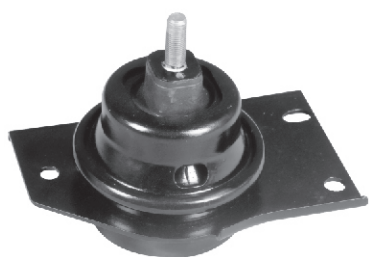

MRP. Rs. : 1900.00

**70**

Ford Eco Sport  
EVA 58651  
Hydraulic  
Mounting-F/RH  
Without Bracket

MRP. Rs. : 2745.00

**67**

Ford Ecosport  
EVA 58655  
Torque Rod-R

MRP. Rs. : 2250.00

**71**

Ford Eco Sport  
EVA 58652  
Engine  
Mounting-F

MRP. Rs. : 2745.00

**68**

**72**

Your OE Original Genuine Parts Your OE Original Genuine Parts Your OE Original Genuine Parts Your OE Original Genuine Parts

**HYUNDAI**

Hyundai Verna (D)  
EVA 55051  
Hydraulic  
Mounting F/RH

MRP. Rs. : 2800.00

73

Hyundai Verna (P)  
EVA 55055  
Transmission  
Mounting-LH

MRP. Rs. : 3250.00

77

Hyundai Verna  
7-11(D)  
EVA 55052  
Transmission  
Mounting-LH