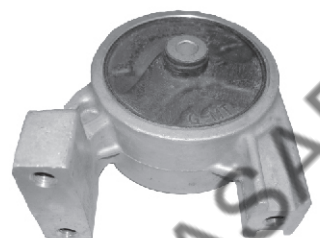

**HYUNDAI**

Hyundai Verna (D)  
EVA 55051  
Hydraulic  
Mounting F/RH

MRP. Rs. : 2800.00

73

Hyundai Verna (P)  
EVA 55055  
Transmission  
Mounting-LH

MRP. Rs. : 3250.00

77

Hyundai Verna  
7-11(D)  
EVA 55052  
Transmission  
Mounting-LH

MRP. Rs. : 3800.00

74

Hyundai Verna FL  
Elentra FL  
EVA 57951  
Hydraulic  
Mounting-F/RH

MRP. Rs. : 3000.00

78

Hyundai Verna  
EVA 55053  
Hydraulic  
Mounting-R/RH

MRP. Rs. : 1910.00

75