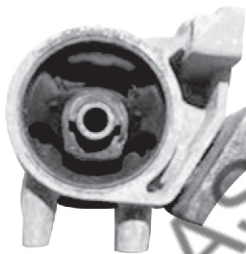

Your OE Original Genuine Parts Your OE Original Genuine Parts Your OE Original Genuine Parts Your OE Original Genuine Parts

**HYUNDAI**

Hyundai Getz (P)  
 EVA 55151  
 Hydraulic  
 Mounting-RH  
 MRP. Rs. : 4000.00

**97**

Hyundai Getz (D)  
 EVA 55155  
 Transmission  
 Mounting  
 MRP. Rs. : 5850.00

**101**

Hyundai Getz (P)  
 EVA 55152  
 Torque Rod-R  
 MRP. Rs. : 2200.00

**98**

Hyundai Getz (D)  
 EVA 55156  
 Torque Rod-R  
 MRP. Rs. : 3100.00

**102**

Hyundai Getz (D)  
 EVA 55153  
 Transmission  
 Mounting  
 MRP. Rs. : 4100.00

**99**

**103**

Hyundai Getz (D)  
 EVA 55154  
 Engine  
 Mounting-RH  
 MRP. Rs. : 4800.00

**100**

**104**

Your OE Original Genuine Parts Your OE Original Genuine Parts Your OE Original Genuine Parts Your OE Original Genuine Parts