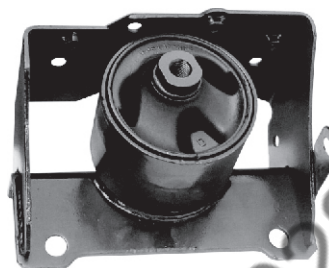

Maruti Swift (Old)  
EVA 53551  
Engine  
Mounting-F/LH

MRP. Rs. : 800.00

**36**

Maruti Swift (New)  
(Diesel)  
EVA 53651B  
Hydraulic Mounting  
(with Bkt.)

MRP. Rs. : 3190.00

**40**

Your OE Original Genuine Parts Your OE Original Genuine Parts Your OE Original Genuine Parts Your OE Original Genuine Parts

**MARUTI**

Maruti Swift (New) (D)  
EVA 53651  
Hydraulic Mounting  
(without Bkt.)

MRP. Rs. : 2750.00

**41**

Maruti Swift (New) (P)  
EVA 53655  
Engine Mounting-LH

MRP. Rs. : U/D

**45**

Maruti Swift (New) (P)  
EVA 53652  
Hydraulic Mounting