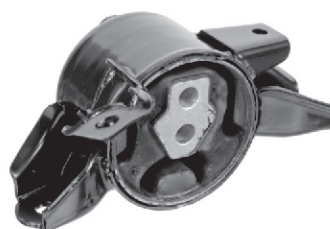

Hyundai Verna FL (D)  
I-20 (D)/I-20 Elite (D)  
Creta (D)  
EVA 57952  
Gear Box  
Mounting

MRP. Rs. : 1830

79

Hyundai Verna  
EVA 55054  
Engine  
Mounting-R/LH

MRP. Rs. : 1910.00

76

Hyundai Verna FI.- AT  
EVA 57953  
Transmission  
Mounting-LH

MRP. Rs. : 3100.00

80

Your OE Original Genuine Parts Your OE Original Genuine Parts Your OE Original Genuine Parts Your OE Original Genuine Parts

**HYUNDAI**

Hyundai Verna FI.- MT  
EVA 57954  
Transmission  
Mounting-LH