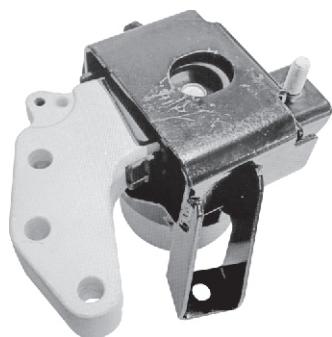

Maruti Swift (Old)  
EVA 53551  
Engine  
Mounting-F/LH

MRP. Rs. : 800.00

**36**

Maruti Swift (New)  
(Diesel)  
EVA 53651B  
Hydraulic Mounting  
(with Bkt.)

MRP. Rs. : 3190.00

**40**

Your OE Original Genuine Parts Your OE Original Genuine Parts Your OE Original Genuine Parts Your OE Original Genuine Parts

**MARUTI**

Maruti Swift (New) (D)  
EVA 53651  
Hydraulic Mounting  
(without Bkt.)

MRP. Rs. : 2750.00

**41**

Maruti Swift (New) (P)  
EVA 53655  
Engine Mounting-LH

MRP. Rs. : U/D

**45**

Maruti Swift (New) (P)  
EVA 53652  
Hydraulic Mounting