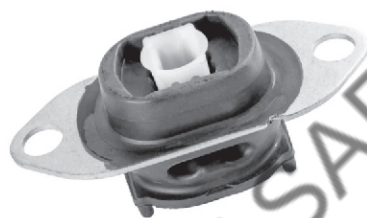

Renault Duster/Lodgy
Nissan Terrano
EVA 57353
Engine
Mounting-LH
MRP. Rs. : 2100.00

115