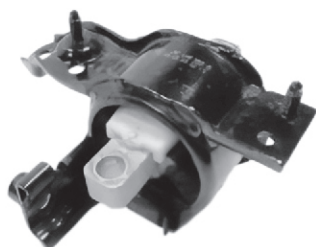

MRP. Rs. : 1900.00

**131**

**135**

**132**

**136**

Your OE Original Genuine Parts Your OE Original Genuine Parts Your OE Original Genuine Parts Your OE Original Genuine Parts

**VOLKSWAGON**

VW-Polo/Vento  
Rapid/Fabia  
EVA 52251  
Transmission  
Mounting-LH