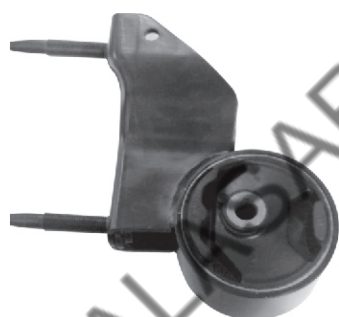

23

20

24

SALASAR AUTOMOTIVE 6002847900

Your OE Original Genuine Parts Your OE Original Genuine Parts Your OE Original Genuine Parts Your OE Original Genuine Parts

**MARUTI**

Maruti Alto/Wagon R  
Zen/Estlo  
EVA 50751  
Engine  
Mounting-RH

MRP. Rs. : 600.00

**25**

Maruti Alto - K10  
EVA 50851  
Engine  
Mounting-LH

MRP. Rs. : 800.00

**29**

Maruti Alto/Wagon R  
Zen/Estlo  
EVA 50752  
Engine  
Mounting-R

MRP. Rs. : 480.00

**26**

Maruti Alto - K10  
EVA 50852  
Transmission  
Mounting

MRP. Rs. : 900.00

**30**

Maruti Alto/Wagon R  
Zen/Estlo  
EVA 50753  
Engine  
Mounting-LH

MRP. Rs. : 600.00

**27**

Maruti Alto - K10  
EVA 50853  
Engine  
Mounting-RH