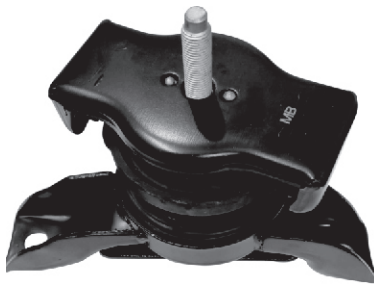

Hyundai Creta  
EVA 58752  
Transmission  
Mounting-LH

MRP. Rs. : 3200.00

**94**

Hyundai Eon  
EVA 52851  
Hydraulic  
Mounting-F/RH

MRP. Rs. : 2000.00

**91**

Hyundai I-20 Elite (D)  
Verna Fludic/I-20 (D)  
EVA 57952  
Gear Box  
Mounting

MRP. Rs. : 1830.00

**95**

Hyundai Eon  
EVA 52853  
Transmission  
Mounting-LH

MRP. Rs. : 2800.00

**92**

Hyundai Creta (P)  
EVA 58754  
Torque Rod

MRP. Rs. : 2800.00

**96**

Your OE Original Genuine Parts Your OE Original Genuine Parts Your OE Original Genuine Parts Your OE Original Genuine Parts

**HYUNDAI**

Hyundai Getz (P)  
 EVA 55151  
 Hydraulic  
 Mounting-RH  
 MRP. Rs. : 4000.00