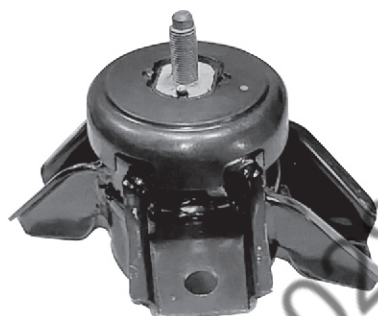

MRP. Rs. : 1830.00

**88**

Your OE Original Genuine Parts Your OE Original Genuine Parts Your OE Original Genuine Parts Your OE Original Genuine Parts

**HYUNDAI**

Hyundai I-20  
EVA 55453  
Engine  
Mounting-LH

MRP. Rs. : 3250.00

**89**

Hyundai Creta  
EVA 58751  
Hydraulic  
Mounting-F/RH

MRP. Rs. : U/D

**93**

Hyundai I-20 Elite  
Verna Fludic  
EVA 55454  
Gear Box  
Mounting

MRP. Rs. : 2800.00

**90**