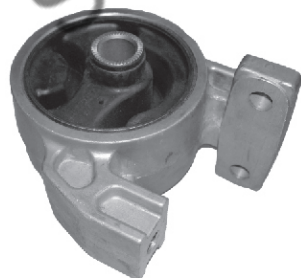

Hyundai Verna
EVA 55054
Engine
Mounting-R/LH

MRP. Rs. : 1910.00

76