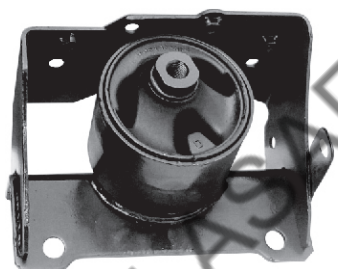

MRP. Rs. : 2970.00

**42**

Maruti Swift (New) (P)  
EVA 53656  
Engine Mounting-R

MRP. Rs. : U/D

**46**

Maruti Swift (New) (D)  
EVA 53653  
Engine Mounting-LH

MRP. Rs. : 1400.00

**43**

Maruti Swift 2018 (P)  
EVA 53751B  
Hydraulic Mounting-F/RH  
(with Bkt.)

MRP. Rs. : 2200.00

**47**

Maruti Swift (New) (D)  
EVA 53654  
Engine Mounting-R

MRP. Rs. : 1200.00

**44**

Maruti Swift 2018 (D)  
EVA 53752B  
Hydraulic Mounting-F/RH  
(with Bkt.)

MRP. Rs. : 2200.00

**48**

Your OE Original Genuine Parts Your OE Original Genuine Parts Your OE Original Genuine Parts Your OE Original Genuine Parts

**MARUTI**

Maruti Swift 2021  
 Dzire (P)  
 EVA 53753  
 Hydraulic  
 Mounting F/RH  
 (With Bracket)