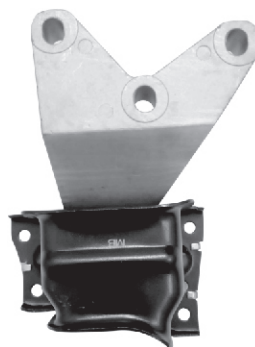

VW-Polo/V-Vento/  
S. Rapid  
EVA 52256  
Engine  
Mounting-RH

MRP. Rs. : 2700.00

**142**

Volkswagon Polo (D)  
EVA 52253  
Engine  
Mounting-F/RH

MRP. Rs. : 3180.00

**139**

VW-Polo/S.Fabia  
Vento (P)  
EVA 52257  
Engine  
Mounting-RH

MRP. Rs. : 2950.00

**143**

VW-Polo/Vento (P)  
Rapid/Fabia  
EVA 52254  
Engine  
Mounting-R

MRP. Rs. : 2030.00

**140**

**144**

Your OE Original Genuine Parts Your OE Original Genuine Parts Your OE Original Genuine Parts Your OE Original Genuine Parts