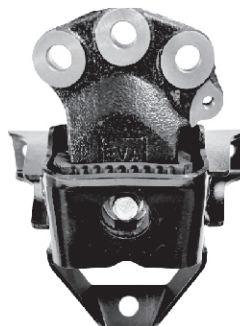

Maruti Swift 2018 (P)  
EVA 53751B  
Hydraulic Mounting-F/RH  
(with Bkt.)

MRP. Rs. : 2200.00

**47**

Maruti Swift (New) (D)  
EVA 53654  
Engine Mounting-R

MRP. Rs. : 1200.00

**44**

Maruti Swift 2018 (D)  
EVA 53752B  
Hydraulic Mounting-F/RH  
(with Bkt.)

MRP. Rs. : 2200.00

**48**

Your OE Original Genuine Parts Your OE Original Genuine Parts Your OE Original Genuine Parts Your OE Original Genuine Parts

**MARUTI**

Maruti Swift 2021  
 Dzire (P)  
 EVA 53753  
 Hydraulic  
 Mounting F/RH  
 (With Bracket)