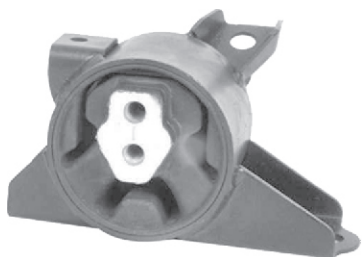

Hyundai Xcent (P)
I-10 Grand
EVA 58454
Engine
Mounting-LH

MRP. Rs. : 3400.00

86

Hyundai Xcent
I-10 Grand
EVA 58451
Hydraulic
Mounting-F/RH

MRP. Rs. : 3430.00

83

Hyundai I-20 (D)
EVA 55451
Engine
Mounting-RH

MRP. Rs. : 3200.00

87

Hyundai Xcent
I-10 Grand
EVA 58452
Engine
Mounting-R

MRP. Rs. : 2400.00

84

Hyundai I-20 (D)
I-20 Elite (D)\Creta (D)
Verna Fluidic (D)
EVA 57952
Gear Box
Mounting

MRP. Rs. : 1830.00

88

Your OE Original Genuine Parts Your OE Original Genuine Parts Your OE Original Genuine Parts Your OE Original Genuine Parts

HYUNDAI

Hyundai I-20
 EVA 55453
 Engine
 Mounting-LH

MRP. Rs. : 3250.00

89

Hyundai Creta
 EVA 58751
 Hydraulic
 Mounting-F/RH