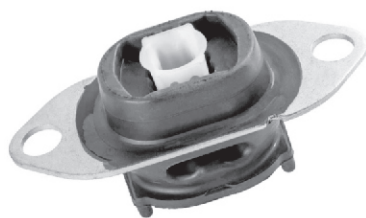

Renault Duster/Lodgy
Nissan Terrano
EVA 57353
Engine
Mounting-LH
MRP. Rs. : 2100.00

115