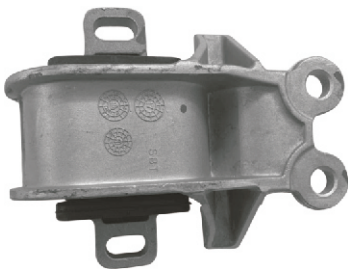

Mahindra XUV-500
EVA 57653
Engine
Mounting-LH

MRP. Rs. : 2000.00

194

198