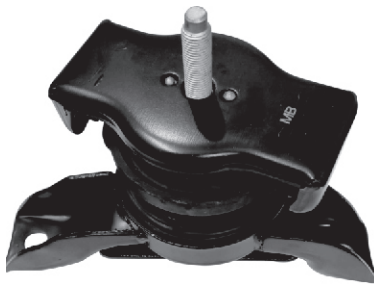

Hyundai Eon
 EVA 52851
 Hydraulic
 Mounting-F/RH

MRP. Rs. : 2000.00

91

Hyundai I-20 Elite (D)
 Verna Fludic/I-20 (D)
 EVA 57952
 Gear Box
 Mounting

MRP. Rs. : 1830.00

95

Hyundai Eon
 EVA 52853
 Transmission
 Mounting-LH

MRP. Rs. : 2800.00

92

Hyundai Creta (P)
 EVA 58754
 Torque Rod

MRP. Rs. : 2800.00

96

Your OE Original Genuine Parts Your OE Original Genuine Parts Your OE Original Genuine Parts Your OE Original Genuine Parts

HYUNDAI

Hyundai Getz (P)
EVA 55151
Hydraulic
Mounting-RH
MRP. Rs. : 4000.00

97

Hyundai Getz (D)
EVA 55155
Transmission
Mounting
MRP. Rs. : 5850.00

101

Hyundai Getz (P)
EVA 55152
Torque Rod-R
MRP. Rs. : 2200.00