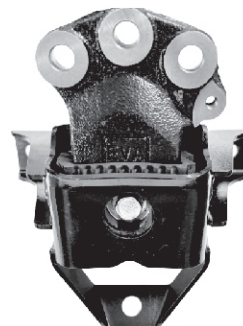

MRP. Rs. : 2200.00

47

Maruti Swift (New) (D)
EVA 53654
Engine Mounting- R

MRP. Rs. : 1200.00

44

Maruti Swift 2018 (D)
EVA 53752B
Hydraulic Mounting-F/RH
(with Bkt.)

MRP. Rs. : 2200.00

48

Your OE Original Genuine Parts Your OE Original Genuine Parts Your OE Original Genuine Parts Your OE Original Genuine Parts

MARUTI

Maruti Swift 2021
 Dzire (P)
 EVA 53753
 Hydraulic
 Mounting F/RH
 (With Bracket)