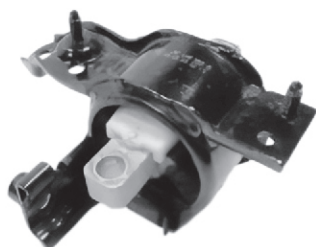

131

135

132

136

Your OE Original Genuine Parts Your OE Original Genuine Parts Your OE Original Genuine Parts Your OE Original Genuine Parts

VOLKSWAGON

VW-Polo/Vento
Rapid/Fabia
EVA 52251
Transmission
Mounting-LH