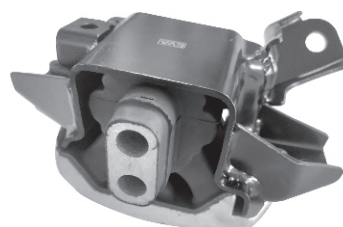

Your OE Original Genuine Parts Your OE Original Genuine Parts Your OE Original Genuine Parts Your OE Original Genuine Parts

HYUNDAI

Hyundai I-20
 EVA 55453
 Engine
 Mounting-LH

MRP. Rs. : 3250.00

89

Hyundai Creta
 EVA 58751
 Hydraulic
 Mounting-F/RH

MRP. Rs. : U/D

93

Hyundai I-20 Elite
 Verna Fludic
 EVA 55454
 Gear Box
 Mounting

MRP. Rs. : 2800.00

90

Hyundai Creta
 EVA 58752
 Transmission
 Mounting-LH

MRP. Rs. : 3200.00

94

Hyundai Eon
 EVA 52851
 Hydraulic
 Mounting-F/RH

MRP. Rs. : 2000.00

91

Hyundai I-20 Elite (D)
 Verna Fludic/I-20 (D)
 EVA 57952
 Gear Box
 Mounting

MRP. Rs. : 1830.00

95

Hyundai Eon
 EVA 52853
 Transmission
 Mounting-LH