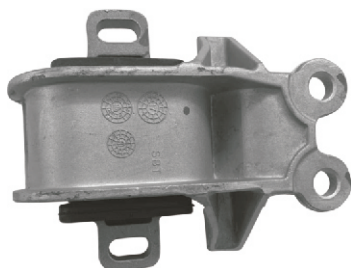

Mahindra XUV-500
EVA 57653
Engine
Mounting-LH

MRP. Rs. : 2000.00

130

134