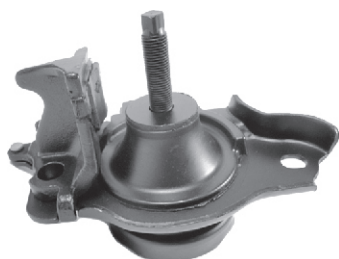

JEEP COMPASS

SUSPENSION PARTS

| S.No. | Description | Page No. |
|-------|-------------------------|----------|
| 1. | SUSPENSION BUSH KIT | 21 |
| 2. | STRUT MOUNT | 24 |
| 3. | STABILIZER SHAFT RUBBER | 27 |
| 4. | BALL JOINT | 29 |
| 5. | STABILIZER LINKAGE | 31 |
| 6. | TRACK CONTROL ARM | 34 |
| 7. | TIE ROD END | 37 |
| 8. | RACK END | 39 |
| 9. | | |

Genuine

Anti Vibration Automotive Products

ENGINE MOUNTING
HYDRAULIC MOUNTING
TRANSMISSION MOUNTING
TORQUE ROD

EVA Automotive Industries Pvt. Ltd.

Your OE Original Genuine Parts Your OE Original Genuine Parts Your OE Original Genuine Parts Your OE Original Genuine Parts

Your OE Original Genuine Parts Your OE Original Genuine Parts Your OE Original Genuine Parts Your OE Original Genuine Parts

HONDA

Honda City T-III MT
EVA 53351
Hydraulic
Mounting-F/RH

MRP. Rs. : 1945.00

01

Honda City T- IV/V
Tec- MT/AT
Brio/Amaze (P)
EVA 56351
Hydraulic
Mounting-F/RH

MRP. Rs. : 3250.00

05

Honda City T-III
EVA 53352
Upper Engine
Mounting

MRP. Rs. : 1300.00

02

Honda City T- IV/V
Tec- MT
EVA 56352
Gear Box
Mounting-F/LH