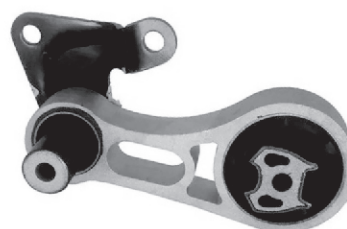

FORD

Ford Fig Aspr
2nd Gen. (D)
EVA 54059
Hydraulic
Mounting-RH

MRP. Rs. : 3500.00

65

Ford Ecosport
(1.5 L.) (P)
EVA 58653
Hydraulic
Mounting-F/RH

MRP. Rs. : 3500.00

69

Ford Fig ASPR
EVA 54061
Torque Rod-R

MRP. Rs. : 2200.00

66

Ford Ecosport
EVA 58654
Torque Rod-R

MRP. Rs. : 1900.00

70

Ford Eco Sport
EVA 58651
Hydraulic
Mounting-F/RH
Without Bracket

MRP. Rs. : 2745.00

67