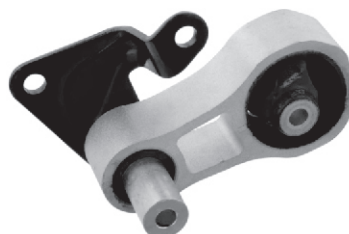

MRP. Rs. : 3190.00

51

55

52

56

Your OE Original Genuine Parts Your OE Original Genuine Parts Your OE Original Genuine Parts Your OE Original Genuine Parts

FORD

Ford Fiesta
Figgo (5-10)
EVA 54051
Engine
Mounting-R

MRP. Rs. : 2000.00

57

Ford Fiesta 10-17
EVA 54055
Engine
Mounting-F

MRP. Rs. : 2800.00

61

Ford Fiesta
Figgo (5-10)
EVA 54052
Gear Box
Mounting

MRP. Rs. : 1400.00

58

Ford Figgo Titn
EVA 54056
Torque Rod

MRP. Rs. : 1800.00

62

Ford Fiesta
Figgo (P) N
EVA 54053
Engine
Mounting-F

MRP. Rs. : 2030.00

59

Ford Aspr
2nd Gen. (P)
EVA 54057
Hydraulic
Mounting-RH

MRP. Rs. : 3600.00