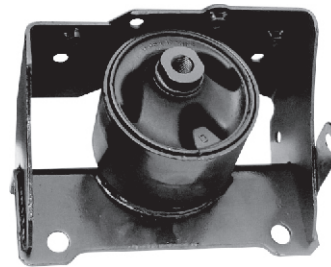

Maruti Swift (Old)
(Diesel)
EVA 53554
Engine
Mounting-F/RH

MRP. Rs. : 800.00

39

Maruti Swift (Old)
EVA 53551
Engine
Mounting-F/LH

MRP. Rs. : 800.00

36

Maruti Swift (New)
(Diesel)
EVA 53651B
Hydraulic Mounting
(with Bkt.)

MRP. Rs. : 3190.00

40

Your OE Original Genuine Parts Your OE Original Genuine Parts Your OE Original Genuine Parts Your OE Original Genuine Parts

MARUTI

Maruti Swift (New) (D)
EVA 53651
Hydraulic Mounting
(without Bkt.)

MRP. Rs. : 2750.00

41

Maruti Swift (New) (P)
EVA 53655
Engine Mounting- LH

MRP. Rs. : U/D

45

Maruti Swift (New) (P)
EVA 53652
Hydraulic Mounting

MRP. Rs. : 2970.00

42