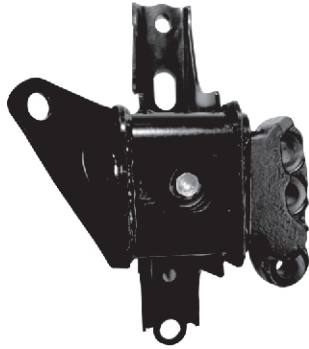

HYUNDAI

Hyundai Getz (P)
EVA 55151
Hydraulic
Mounting-RH
MRP. Rs. : 4000.00

97

Hyundai Getz (D)
EVA 55155
Transmission
Mounting
MRP. Rs. : 5850.00

101

Hyundai Getz (P)
EVA 55152
Torque Rod-R
MRP. Rs. : 2200.00

98

Hyundai Getz (D)
EVA 55156
Torque Rod-R
MRP. Rs. : 3100.00

102

Hyundai Getz (D)
EVA 55153
Transmission
Mounting
MRP. Rs. : 4100.00

99

103

Hyundai Getz (D)
EVA 55154
Engine
Mounting-RH
MRP. Rs. : 4800.00

100

104

Your OE Original Genuine Parts Your OE Original Genuine Parts Your OE Original Genuine Parts Your OE Original Genuine Parts

TOYOTA

Toyota Etios
 EVA 57451
 Hydraulic
 Mounting-F/RH

 MRP. Rs. : 3950.00