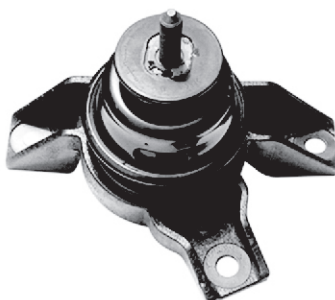

HYUNDAI

Hyundai Getz (P)
EVA 55151
Hydraulic
Mounting-RH
MRP. Rs. : 4000.00

97

Hyundai Getz (D)
EVA 55155
Transmission
Mounting
MRP. Rs. : 5850.00

101

Hyundai Getz (P)
EVA 55152
Torque Rod-R
MRP. Rs. : 2200.00

98

Hyundai Getz (D)
EVA 55156
Torque Rod-R
MRP. Rs. : 3100.00

102

Hyundai Getz (D)
EVA 55153
Transmission
Mounting
MRP. Rs. : 4100.00

99

103

Hyundai Getz (D)
EVA 55154
Engine
Mounting-RH
MRP. Rs. : 4800.00

100

104

Your OE Original Genuine Parts Your OE Original Genuine Parts Your OE Original Genuine Parts Your OE Original Genuine Parts

TOYOTA

Toyota Etios
 EVA 57451
 Hydraulic
 Mounting-F/RH

 MRP. Rs. : 3950.00