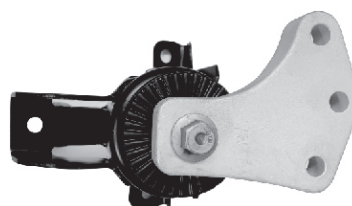

MRP. Rs. : 900.00

30

Maruti Alto/Wagon R
 Zen/Estlo
 EVA 50753
 Engine
 Mounting-LH

MRP. Rs. : 600.00

27

Maruti Alto - K10
 EVA 50853
 Engine
 Mounting-RH

MRP. Rs. : 1050.00

31

Maruti
 (Wagon R Old)
 EVA 50754
 Engine
 Mounting-R/RH

MRP. Rs. : 600.00

28

Maruti Alto - K10
 EVA 50854
 Hydraulic
 Mounting

MRP. Rs. : 2450.00

32

Your OE Original Genuine Parts Your OE Original Genuine Parts Your OE Original Genuine Parts Your OE Original Genuine Parts