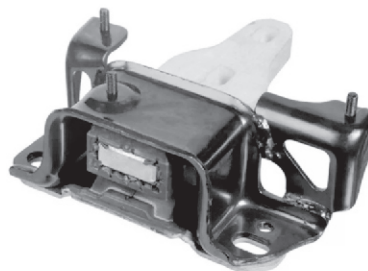

Ford Fiesta 10-17
EVA 54055
Engine
Mounting-F

MRP. Rs. : 2800.00

61