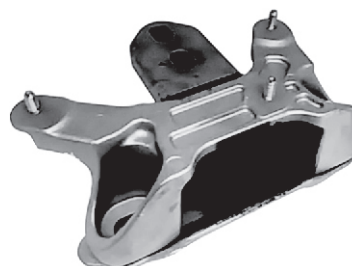

Ford Fig ASPR
EVA 54058
Engine
Mounting-R

MRP. Rs. : 2500.00

64