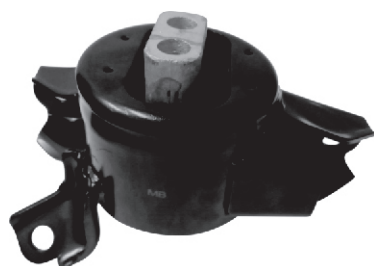

MRP. Rs. : 3800.00

74

Hyundai Verna FL
Elentra FL
EVA 57951
Hydraulic
Mounting-F/RH

MRP. Rs. : 3000.00

78

Hyundai Verna
EVA 55053
Hydraulic
Mounting-R/RH

MRP. Rs. : 1910.00

75

Hyundai Verna FL (D)
I-20 (D)/I-20 Elite (D)
Creta (D)
EVA 57952
Gear Box
Mounting

MRP. Rs. : 1830

79

Hyundai Verna
EVA 55054
Engine
Mounting-R/LH

MRP. Rs. : 1910.00

76

Hyundai Verna FI.- AT
EVA 57953
Transmission
Mounting-LH

MRP. Rs. : 3100.00

80

Your OE Original Genuine Parts Your OE Original Genuine Parts Your OE Original Genuine Parts Your OE Original Genuine Parts

HYUNDAI

Hyundai Verna FI.- MT
EVA 57954
Transmission
Mounting-LH