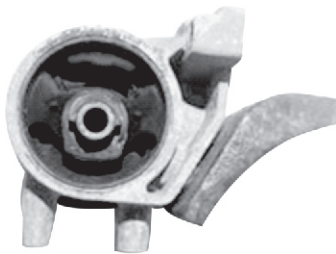

Hyundai Getz (D)
EVA 55153
Transmission
Mounting
MRP. Rs. : 4100.00

99

103