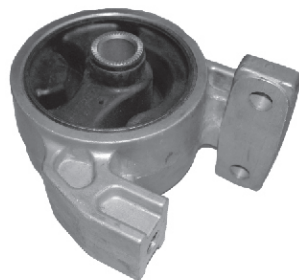

Hyundai Verna
EVA 55054
Engine
Mounting-R/LH

MRP. Rs. : 1910.00

76