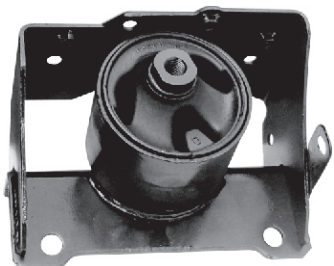

MRP. Rs. : 3190.00

40

Your OE Original Genuine Parts Your OE Original Genuine Parts Your OE Original Genuine Parts Your OE Original Genuine Parts

MARUTI

Maruti Swift (New) (D)
EVA 53651
Hydraulic Mounting
(without Bkt.)

MRP. Rs. : 2750.00

41

Maruti Swift (New) (P)
EVA 53655
Engine Mounting- LH

MRP. Rs. : U/D

45

Maruti Swift (New) (P)
EVA 53652
Hydraulic Mounting

MRP. Rs. : 2970.00

42

Maruti Swift (New) (P)
EVA 53656
Engine Mounting- R

MRP. Rs. : U/D

46

Maruti Swift (New) (D)
EVA 53653
Engine Mounting- LH

MRP. Rs. : 1400.00

43

Maruti Swift 2018 (P)
EVA 53751B
Hydraulic Mounting-F/RH
(with Bkt.)